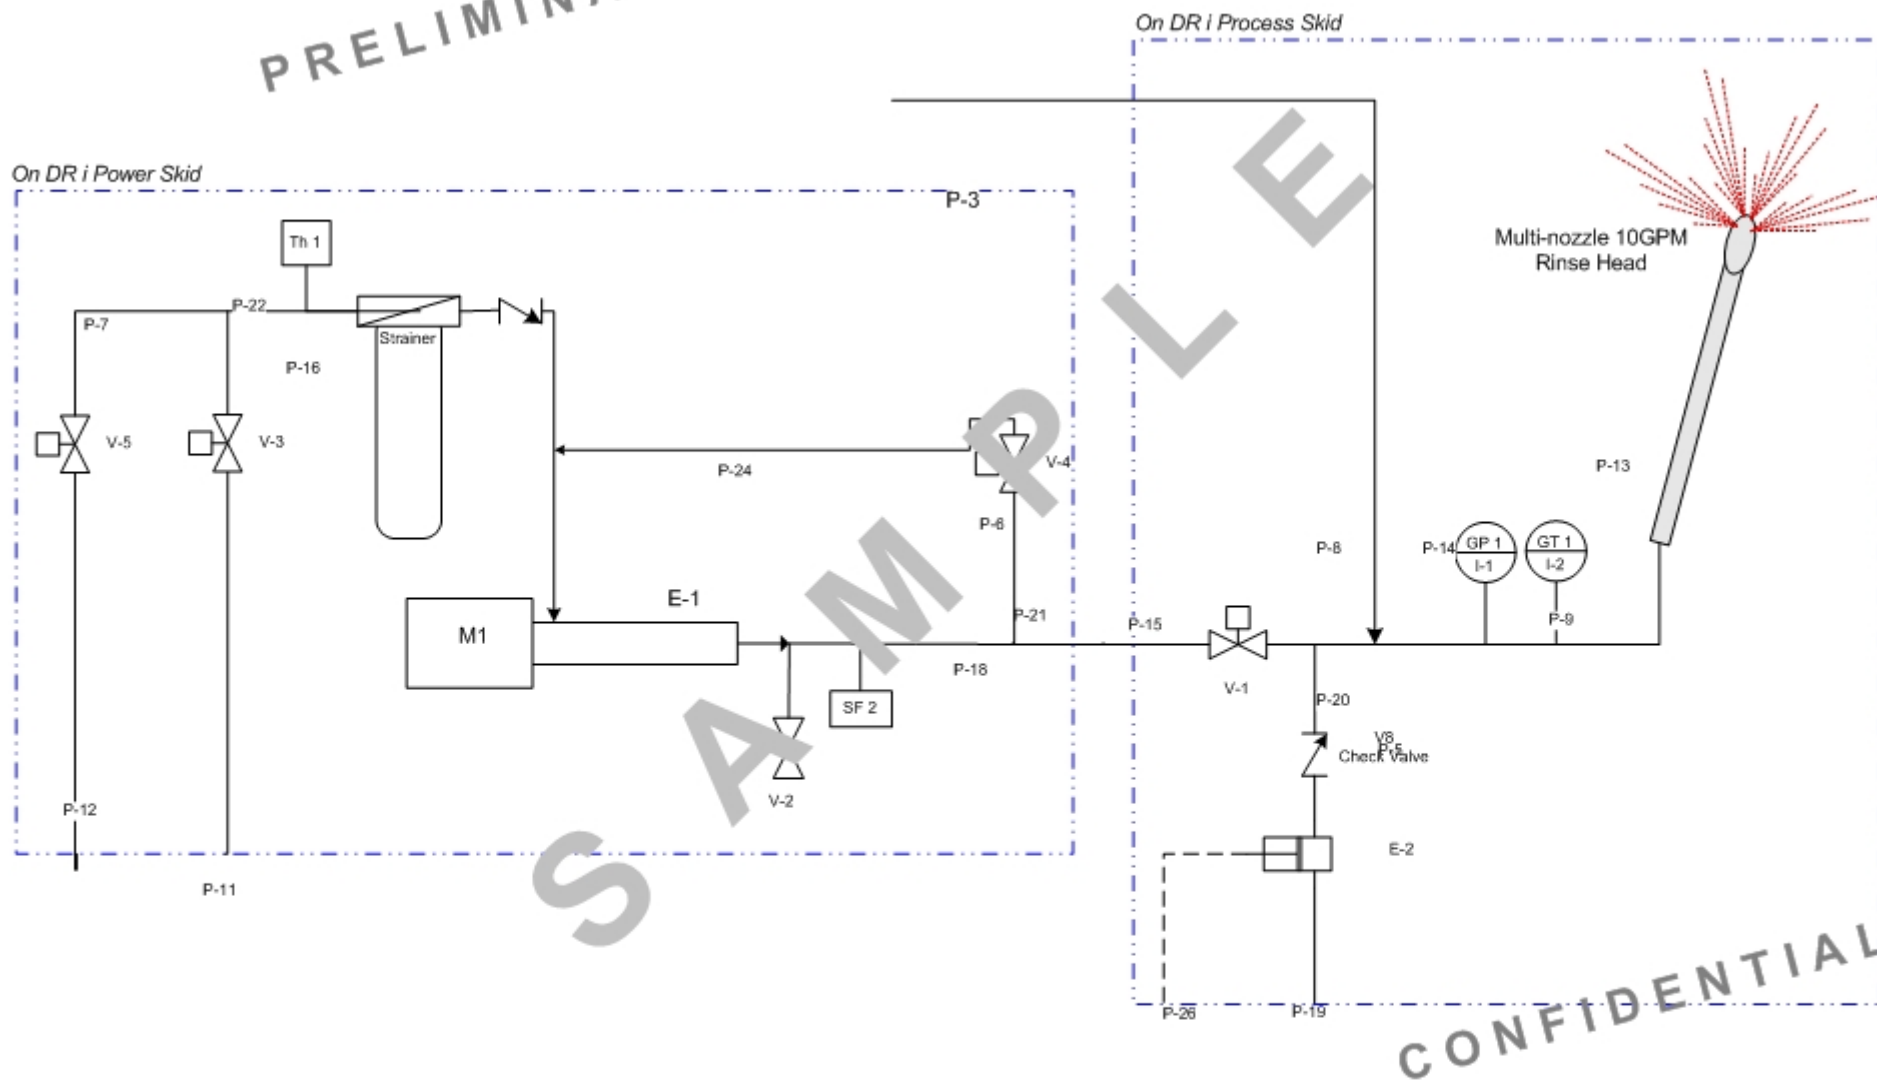

PRELIMINARY

CONFIDENTIAL

	UNIT	CUSTOMER	<h2>Rinse System Schematic</h2>
	220VAC, Low Pressure Unit		
	DESIGNED AND MANUFACTURED BY New Ecology Systems, LLC www.DrumRecycler.com 713/660-7986	REVISED 4/8/2005 FILENAME RINSE PID - DR I.VSD	