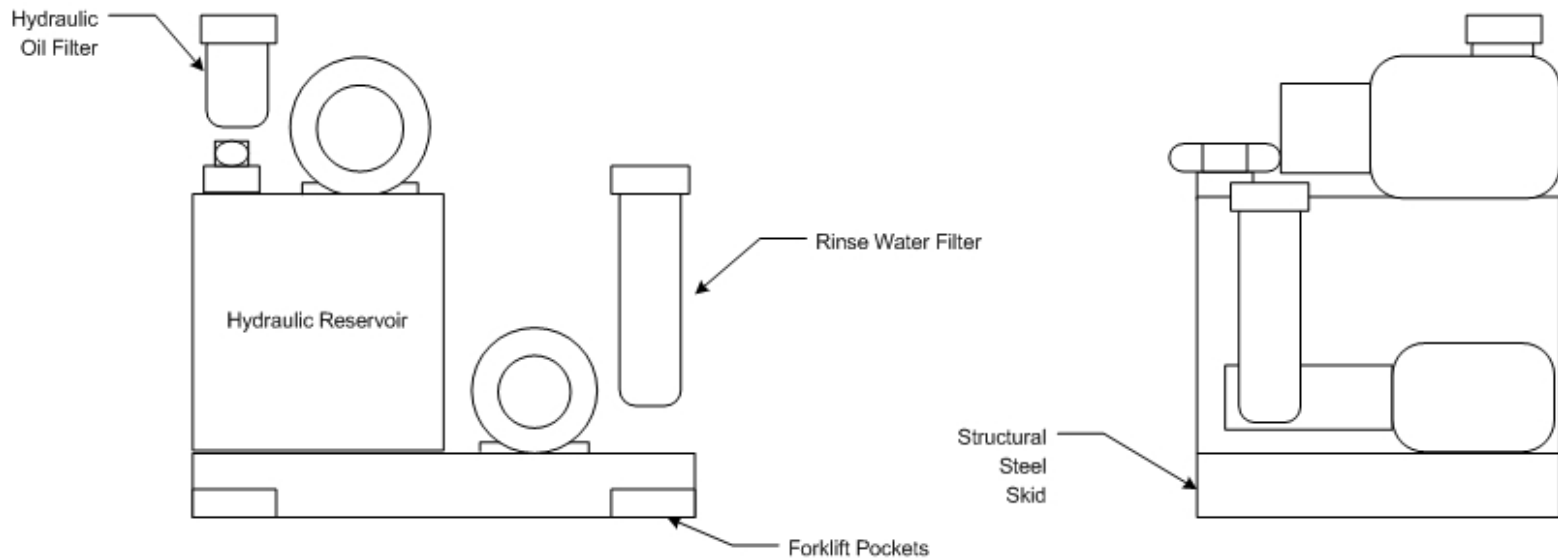

Approximate Dimensions:  
 Width: 4'  
 Depth: 3'  
 Height: 4'

NO SCALE. Planning Purposes only.  
 Dimensions are preliminary.

Illustrated without:  
 - Recirculation system  
 - Hot water heater

	UNIT	CUSTOMER	<h2>Drum Recycler I Power Skid</h2>	
	DESIGNED AND MANUFACTURED BY New Ecology Systems, LLC www.DrumRecycler.com 713/660-7986	REVISED 4/7/2005		
		FILENAME POWER SKID - DR I.VSD		